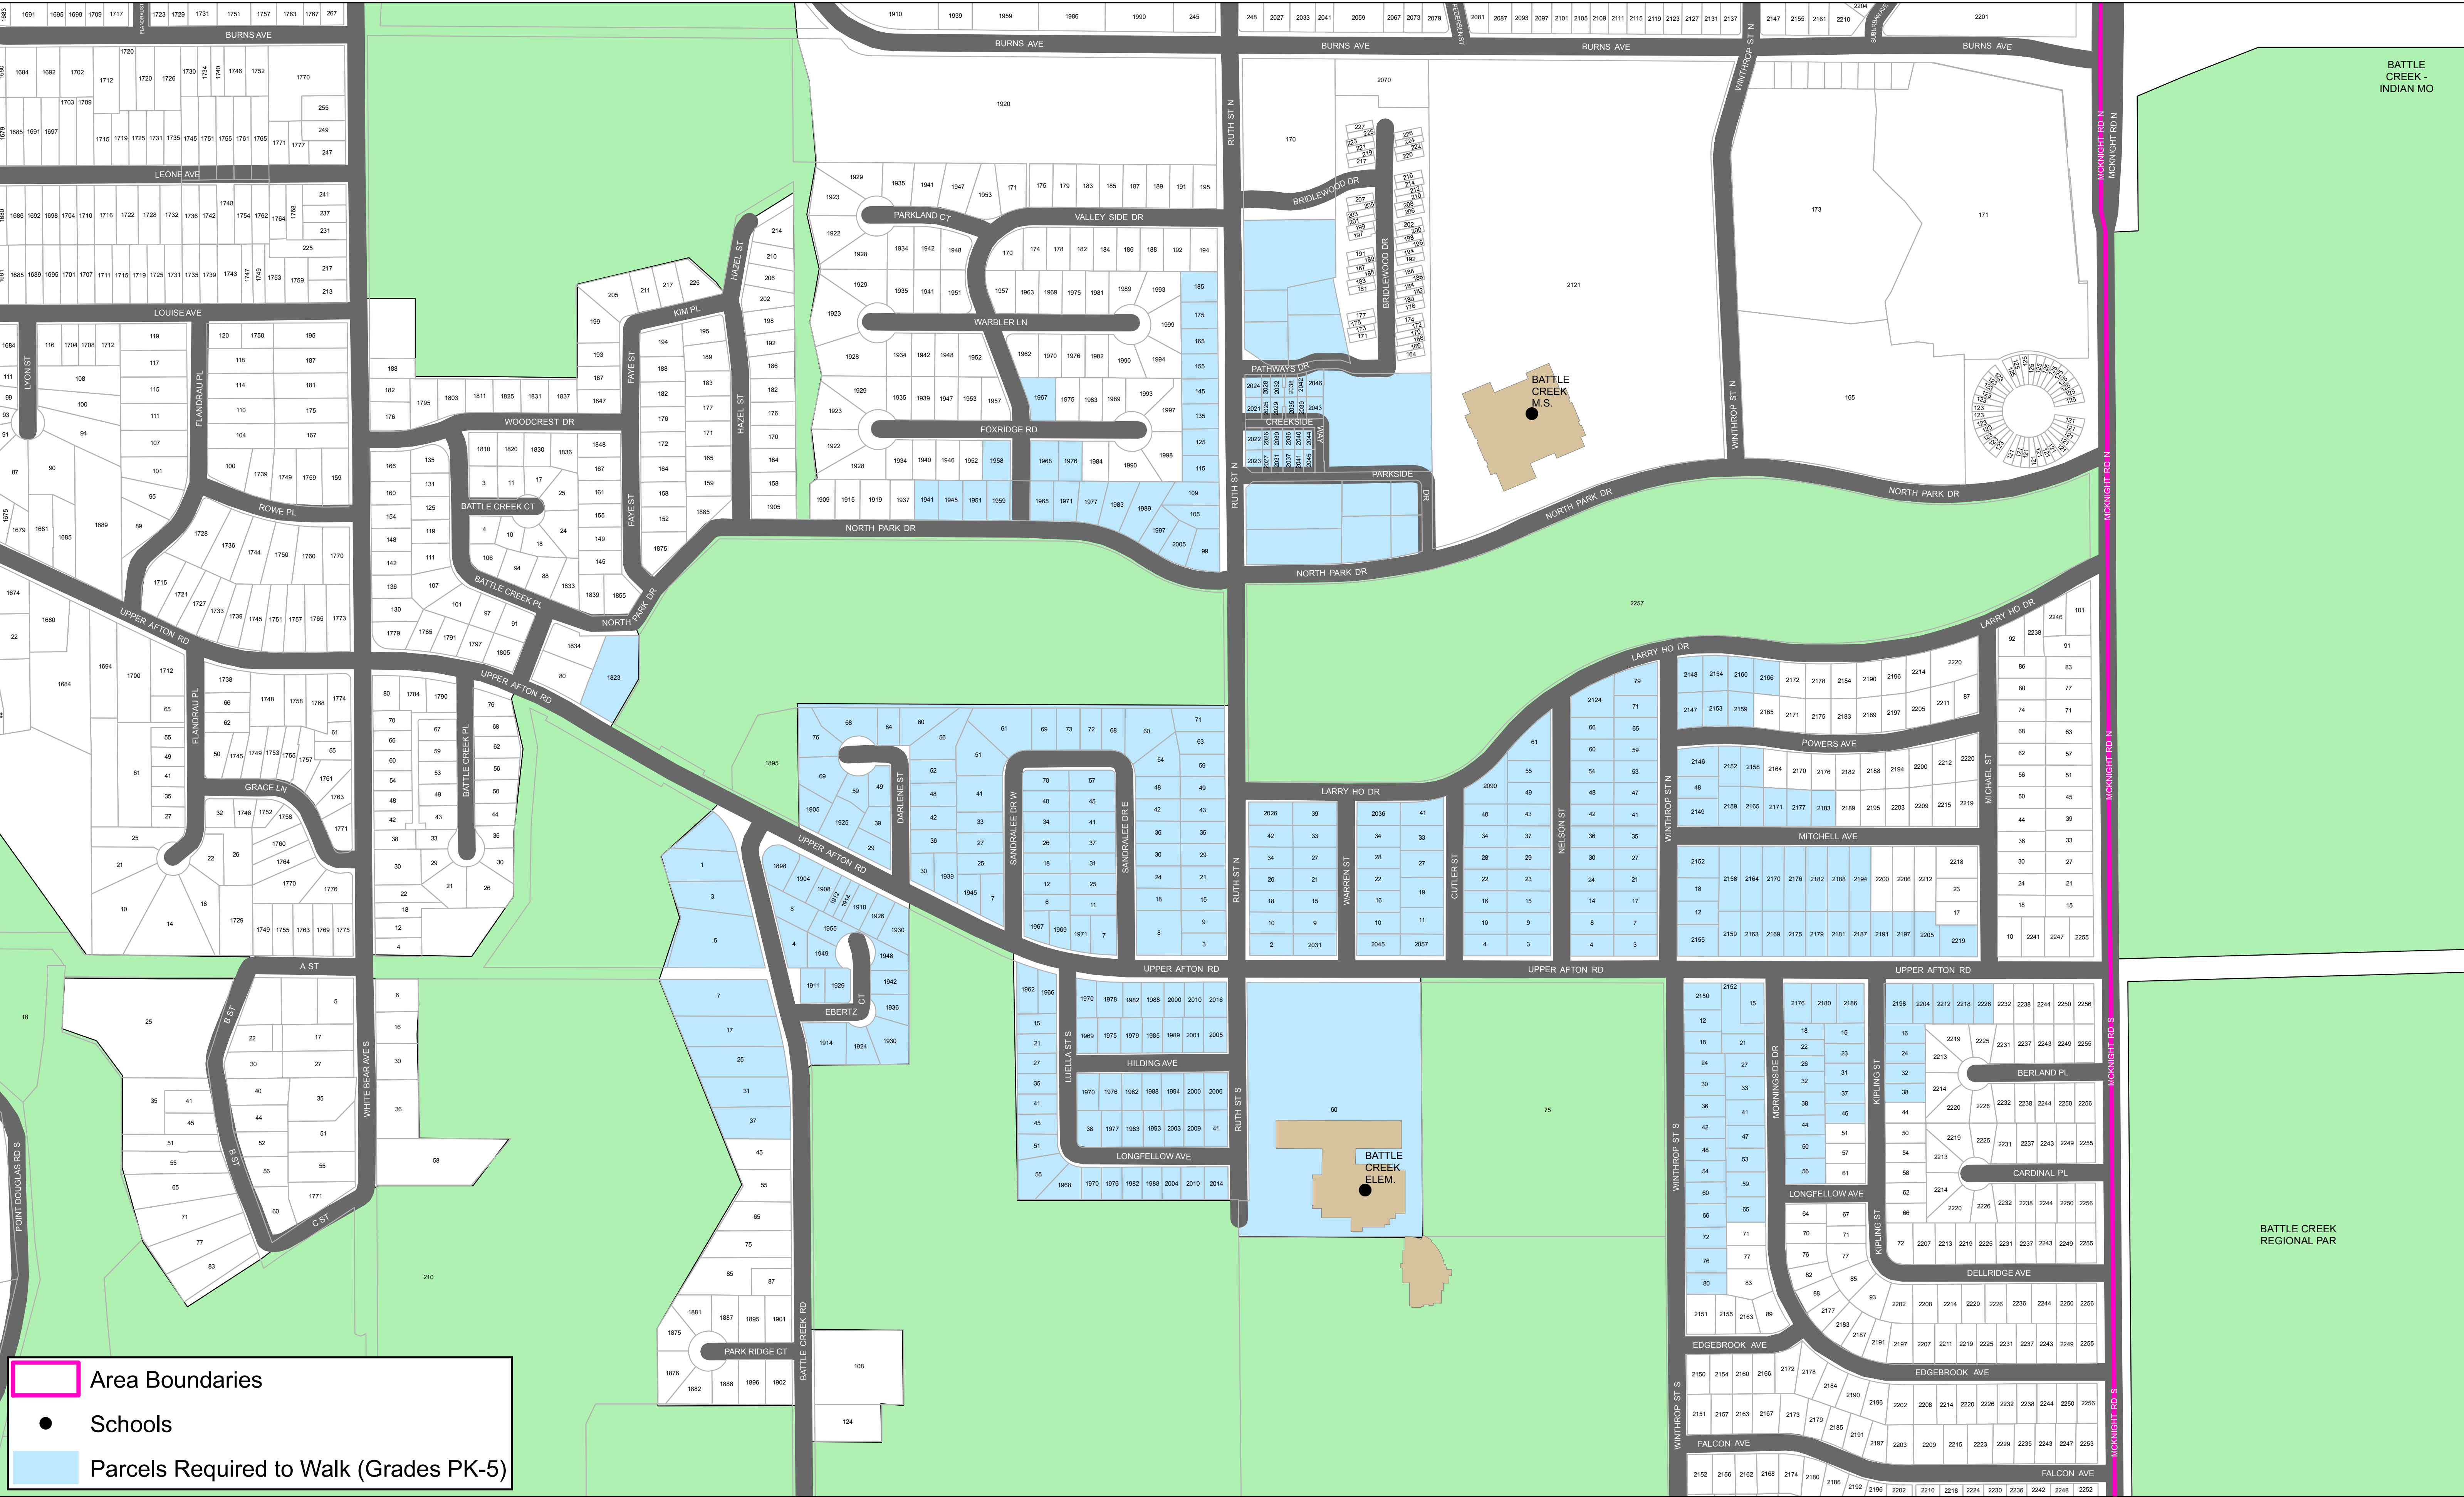

Battle Creek Elem 1/2 Mile Walk Area

Provided by Saint Paul Public Schools Transportation Department

Area Boundaries

Schools

Parcels Required to Walk (Grades PK-5)

BATTLE CREEK - INDIAN MO

BATTLE CREEK REGIONAL PAR